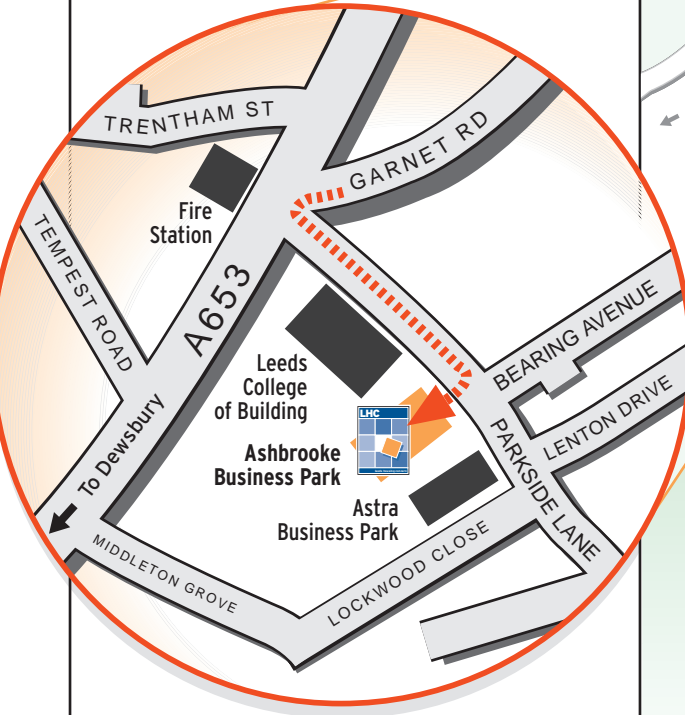

Public Transport

Rail

Leeds Station

Approximately 10 minutes by taxi.

Bus

Take services 2, 3 or 3A from Vicar Lane in the city centre (opposite the Corn Exchange) to Dewsbury Road (every 5 minutes).

Air

Leeds / Bradford Airport

Approximately 30-45 minutes away by road.

Manchester Airport

Has regular direct rail connections to Leeds rail station.

LHC

leeds housing concern

LEEDS

Middleton Park

LHC Central Office
 4 Ashbrooke Business Park
 Parkside Lane, Leeds LS11 5SF
 Telephone: 0113 276 0616