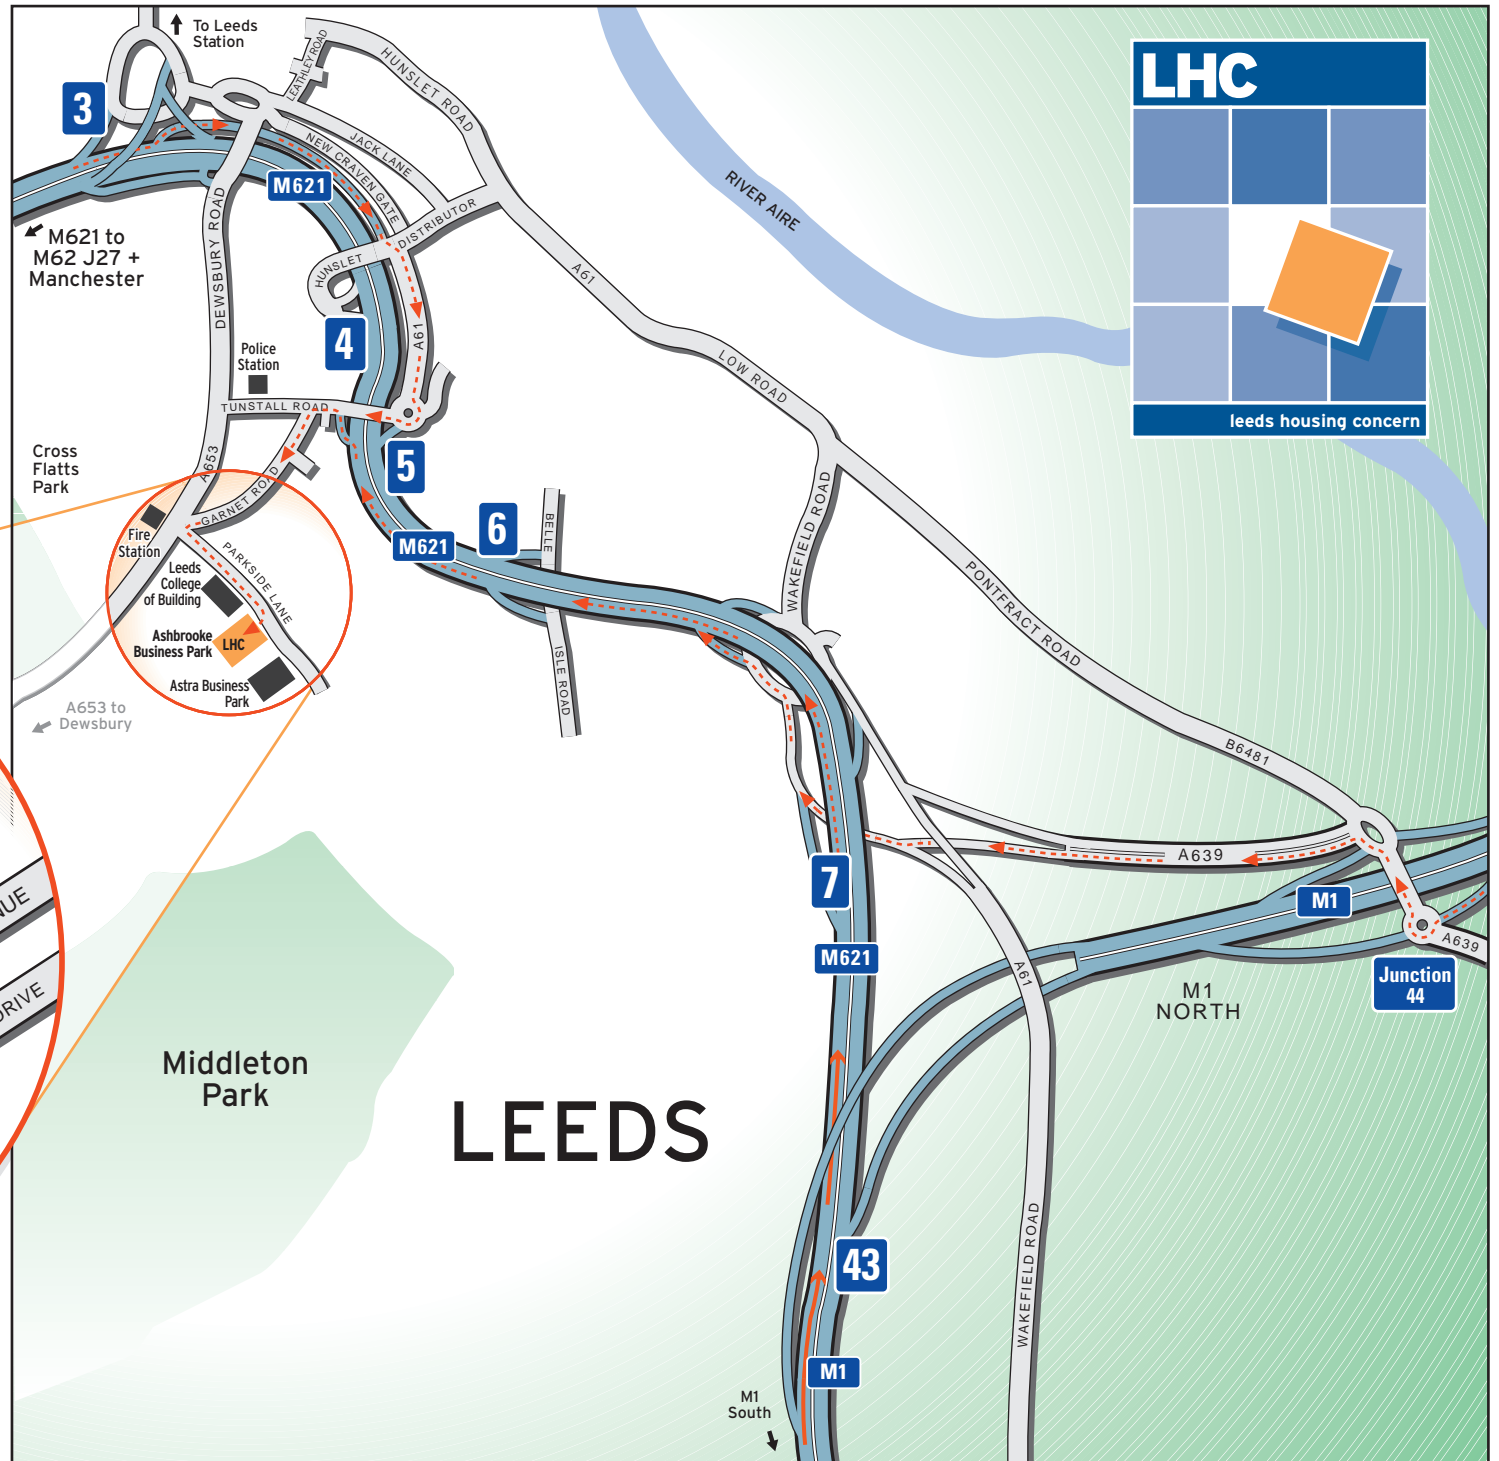

Public Transport

Rail

Leeds Station

Approximately 10 minutes by taxi.

Bus

Take services 2, 3 or 3A from Vicar Lane in the city centre (opposite the Corn Exchange) to Dewsbury Road (every 5 minutes).

Air

Leeds / Bradford Airport

Approximately 30-45 minutes away by road.

Manchester Airport

Has regular direct rail connections to Leeds rail station.

LHC

leeds housing concern

LEEDS

Middleton Park

LHC Central Office
 4 Ashbrooke Business Park
 Parkside Lane, Leeds LS11 5SF
 Telephone: 0113 276 0616